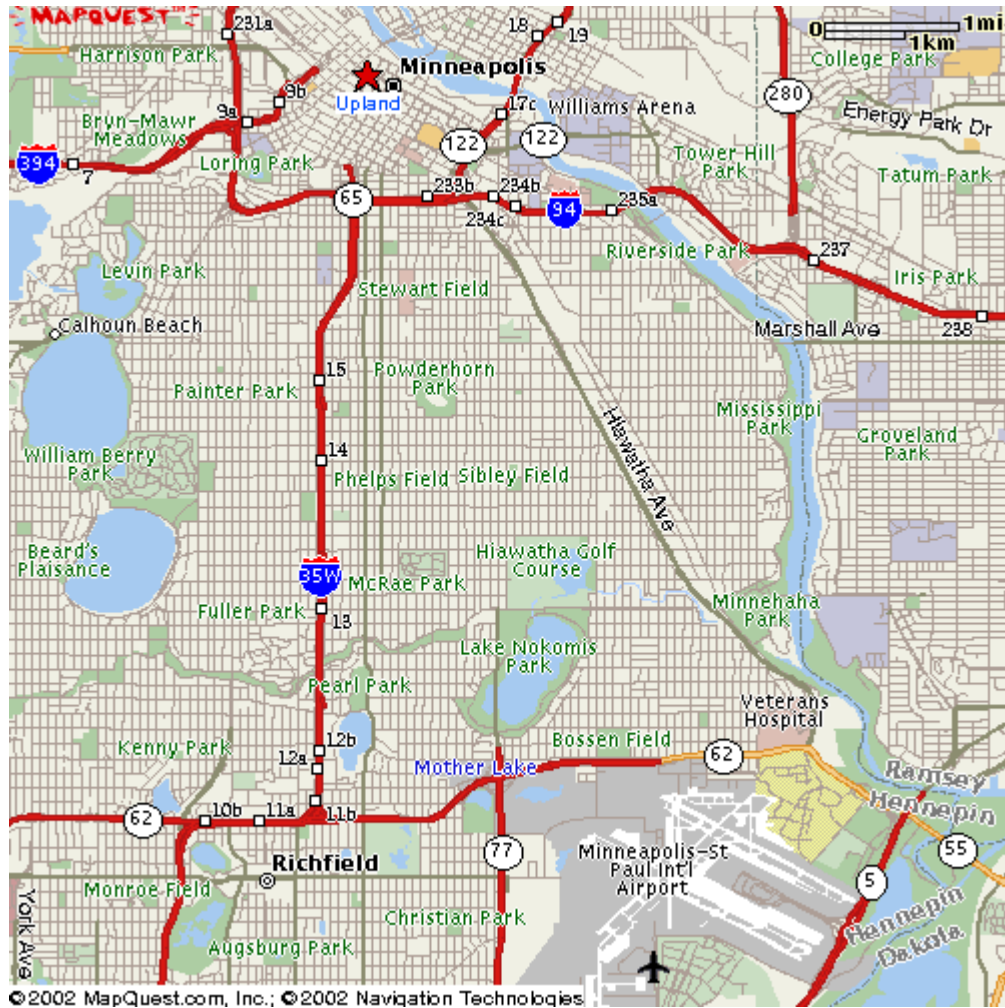

MAPQUEST

Minneapolis-St. Paul Int'l Airport, Minneapolis, MN, US

[SEND TO PRINTER](#)

[Back](#)

All rights reserved. Use Subject to License/Copyright

--	--	--	--

This map is informational only. No representation is made or warranty given as to its content. User assumes all risk of use. MapQuest and its suppliers assume no responsibility for any loss or delay resulting from such use.

[Privacy Policy](#) & [Legal Notices](#)

© 2002 MapQuest.com, Inc. All rights reserved.

< [Back](#)

[SEND TO PRINTER](#)

FROM:

Minneapolis-St. Paul International Airport -- MSP
6040 28th Ave S
Minneapolis, MN
55450-3002 US

TO:

250 Marquette Ave
Minneapolis, MN
55401-2114 US

Total Distance: 13.51 miles

Total Estimated Time: 25 minutes

MAP

DIRECTIONS

- 1:** Start out going Northwest on GLUMACK DR. DISTANCE
0.47 miles
- 2:** Turn SLIGHT LEFT. 0.10 miles
- 3:** Turn LEFT. 0.30 miles
- 4:** Turn SLIGHT LEFT onto GLUMACK DR. 0.26 miles
- 5:** Take the MN-5 E ramp towards MN-55/ST PAUL/MINNEAPOLIS. 0.47 miles
- 6:** Merge onto MN-5 E. 0.28 miles
- 7:** Take the MN-55 W/MN-55 E exit towards MINNEAPOLIS/FORT SNELLING/MENDOTA BR. 0.42 miles

12: Take I-35W NORTH RAMP towards MINNEAPOLIS.

0.19 miles

© 2002 MapQuest.com, Inc.; © 2002 Navigation Technologies

13: Merge onto I-35W N.

4.59 miles

© 2002 MapQuest.com, Inc.; © 2002 GDT, Inc.

14: Take the MN-65/I-94 W exit on the left towards DOWNTOWN EXITS.