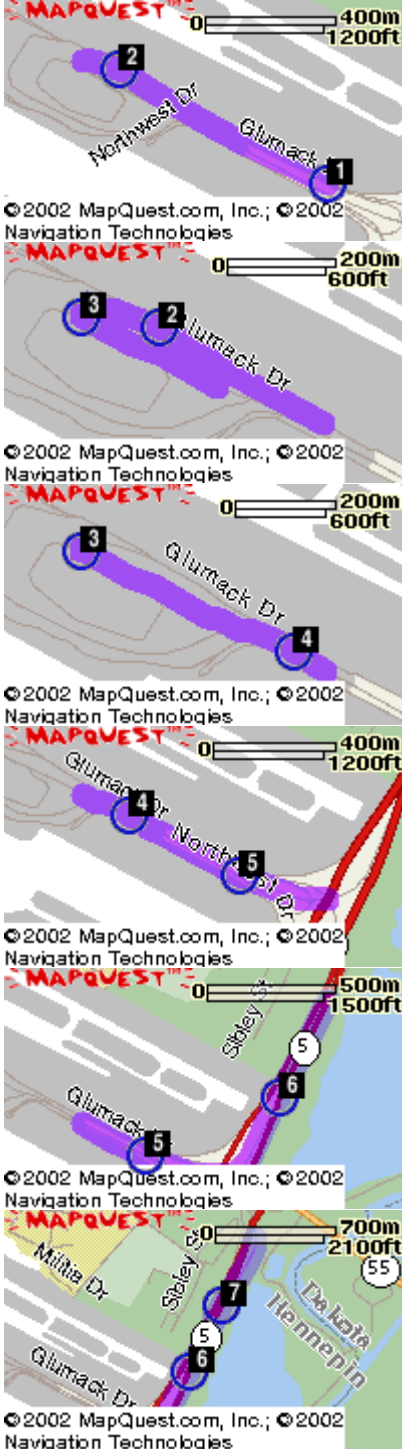

MAPQUEST

Minneapolis-St. Paul Int'l Airport, Minneapolis, MN, US

[SEND TO PRINTER](#)

[Back](#)

All rights reserved. Use Subject to License/Copyright

--	--	--	--

This map is informational only. No representation is made or warranty given as to its content. User assumes all risk of use. MapQuest and its suppliers assume no responsibility for any loss or delay resulting from such use.

[Privacy Policy](#) & [Legal Notices](#)

© 2002 MapQuest.com, Inc. All rights reserved.

< [Back](#)

[SEND TO PRINTER](#)

FROM:

Minneapolis-St. Paul International Airport -- MSP
6040 28th Ave S
Minneapolis, MN
55450-3002 US

TO:

250 Marquette Ave
Minneapolis, MN
55401-2114 US

Total Distance: 13.51 miles

Total Estimated Time: 25 minutes

MAP

DIRECTIONS

- 1:** Start out going Northwest on GLUMACK DR. DISTANCE
0.47 miles
- 2:** Turn SLIGHT LEFT. 0.10 miles
- 3:** Turn LEFT. 0.30 miles
- 4:** Turn SLIGHT LEFT onto GLUMACK DR. 0.26 miles
- 5:** Take the MN-5 E ramp towards MN-55/ST PAUL/MINNEAPOLIS. 0.47 miles
- 6:** Merge onto MN-5 E. 0.28 miles
- 7:** Take the MN-55 W/MN-55 E exit towards MINNEAPOLIS/FORT SNELLING/MENDOTA BR. 0.42 miles

© 2002 MapQuest.com, Inc.; © 2002 Navigation Technologies

8: Keep LEFT at the fork in the ramp.

0.35 miles

© 2002 MapQuest.com, Inc.; © 2002 Navigation Technologies

9: Keep LEFT at the fork in the ramp.

0.06 miles