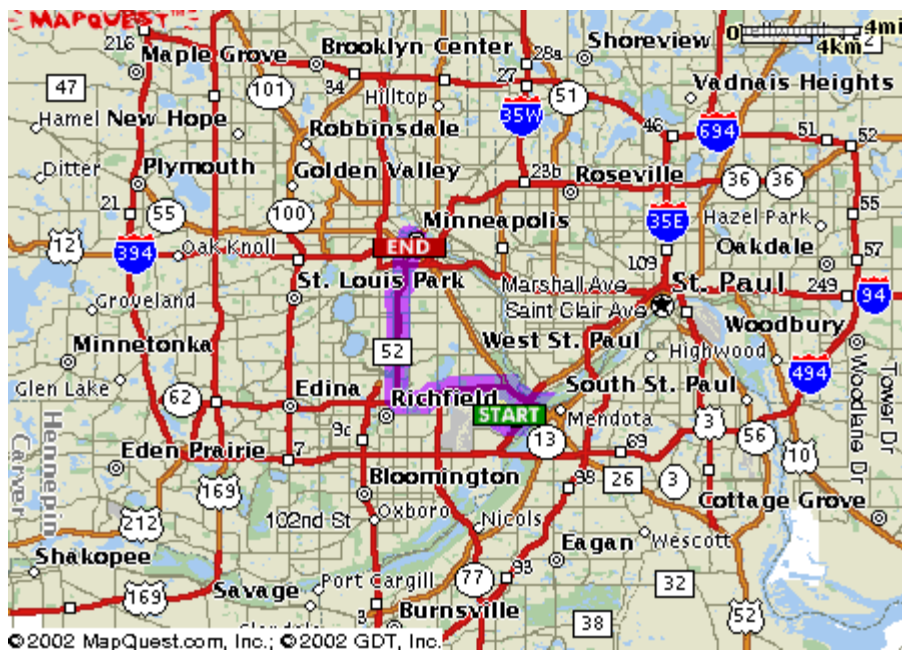

TO:

250 Marquette Ave
Minneapolis, MN
55401-2114 US

Total Distance: 13.51 miles

Total Estimated Time: 25 minutes

MAP

DIRECTIONS

- 1:** Start out going Northwest on GLUMACK DR. DISTANCE
0.47 miles
- 2:** Turn SLIGHT LEFT. 0.10 miles
- 3:** Turn LEFT. 0.30 miles
- 4:** Turn SLIGHT LEFT onto GLUMACK DR. 0.26 miles
- 5:** Take the MN-5 E ramp towards MN-55/ST PAUL/MINNEAPOLIS. 0.47 miles
- 6:** Merge onto MN-5 E. 0.28 miles
- 7:** Take the MN-55 W/MN-55 E exit towards MINNEAPOLIS/FORT SNELLING/MENDOTA BR. 0.42 miles

12: Take I-35W NORTH RAMP towards MINNEAPOLIS.

0.19 miles

© 2002 MapQuest.com, Inc.; © 2002 Navigation Technologies

13: Merge onto I-35W N.

4.59 miles

© 2002 MapQuest.com, Inc.; © 2002 GDT, Inc.

14: Take the MN-65/I-94 W exit on the left towards DOWNTOWN EXITS.

0.08 miles

© 2002 MapQuest.com, Inc.; © 2002 Navigation Technologies

15: Merge onto MN-65 N.

0.58 miles

15: Take the MN-65/5TH AVE S exit on the left.

0.26 miles

16: Merge onto S 5TH AVE/MN-65 N.

0.54 miles

17: Turn LEFT onto S 3RD ST.

0.24 miles

18: S 3RD ST becomes 3RD ST S.

0.07 miles

19: Turn RIGHT onto MARQUETTE AVE.

0.03 miles

Total Estimated Time:
25 minutes

Total Distance:
13.51 miles